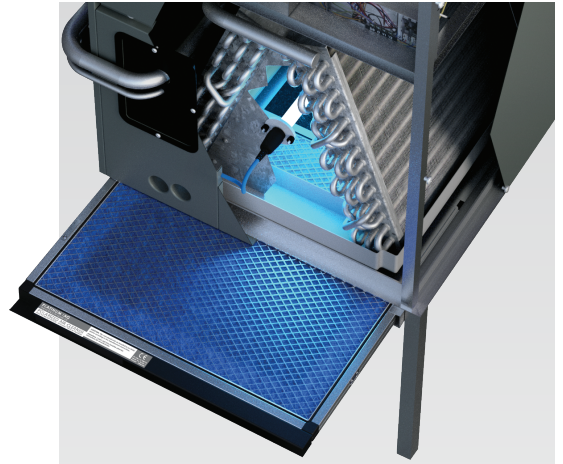

POLARIZED AIR CLEANER

Conventional HVAC filters only capture large particles (PM10) but the EPA has determined that particles of 2.5 microns, or smaller, (PM2.5) pose the highest health risk. The Platinum Polarized Air Cleaner (PAC) captures particulates of all sizes (down to an incredibly small 0.1 microns). A small electric charge is applied which makes them stick together, so they are easier to capture without significantly increasing static pressure.

- UV-reactive filter media with antimicrobial nanotechnology
- Captures particulates, allergens, pet dander, dust mites, spores, etc.
- 97% effective capturing particles down to .3 microns (.00001 inch)
- Low-cost media replacement (*3-6 months on average)
- Fits standard 1" filter slot
- Helps to reduce odors and VOCs
- Lifetime system warranty

PAC captures particulates of all sizes (down to an incredibly small 0.1 microns). It uses an electrostatic charge to attract and clump particles together making them easier to capture without restricting air-flow.

Airborne contaminants can be divided roughly into thirds. PAC captures particulates much more efficiently than conventional filters.

DUST MITE
10 microns

VIRUS
2 microns

PAC CAPTURES

COARSE PARTICLES (<10 microns)