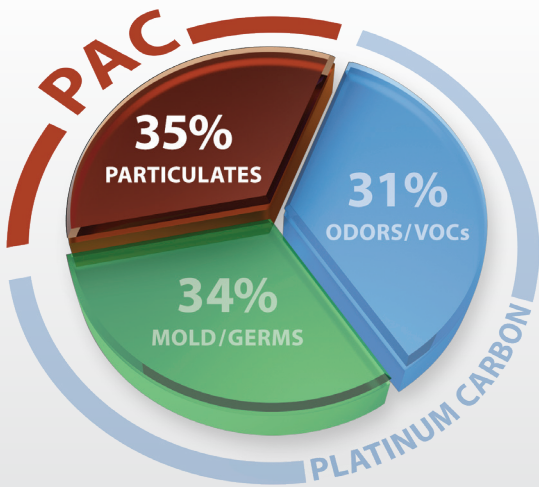

POLARIZED AIR CLEANER

Conventional HVAC filters only capture large particles (PM10) but the EPA has determined that particles of 2.5 microns, or smaller, (PM2.5) pose the highest health risk. The Platinum Polarized Air Cleaner (PAC) captures particulates of all sizes (down to an incredibly small 0.1 microns). A small electric charge is applied which makes them stick together, so they are easier to capture without significantly increasing static pressure.

- UV-reactive filter media with antimicrobial nanotechnology
- Captures particulates, allergens, pet dander, dust mites, spores, etc.
- 97% effective capturing particles down to .3 microns (.00001 inch)
- Low-cost media replacement (*3-6 months on average)
- Fits standard 1" filter slot
- Helps to reduce odors and VOCs
- Lifetime system warranty

PAC captures particulates of all sizes (down to an incredibly small 0.1 microns). It uses an electrostatic charge to attract and clump particles together making them easier to capture without restricting air-flow.

Airborne contaminants can be divided roughly into thirds. PAC captures particulates much more efficiently than conventional filters.

DUST MITE
10 microns

VIRUS
2 microns

PAC CAPTURES

COARSE PARTICLES (<10 microns)